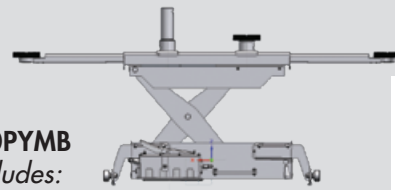

Mercedes-Benz
approved

Capacity 6,5 T

SF8065.1.60MB

DESCRIPTION

SF8065.1.60MB

Vertical rise lift, capacity 6,5 T

Supplied with the lift:

Long run-up ramps

J40PYMB - 4t Jacking Beam with MB specific adapters
(spiral cable included)

Lighting Kit - six led

Energy Kit:

- 2 compressed air quick connections
- 1 electric plug Schuko 220V single phase

J40PYMB

Includes:

S370A25

S370A26

2x
H = 200 MM

2x
H = 140 MM

2x
H = 80 MM

Vertical rise lift

COMPANY WITH
QUALITY SYSTEM
CERTIFIED BY DNV GL
= ISO 9001 =

Vertical rise lift
Capacity 6,5 T
SF8065.1.60MB