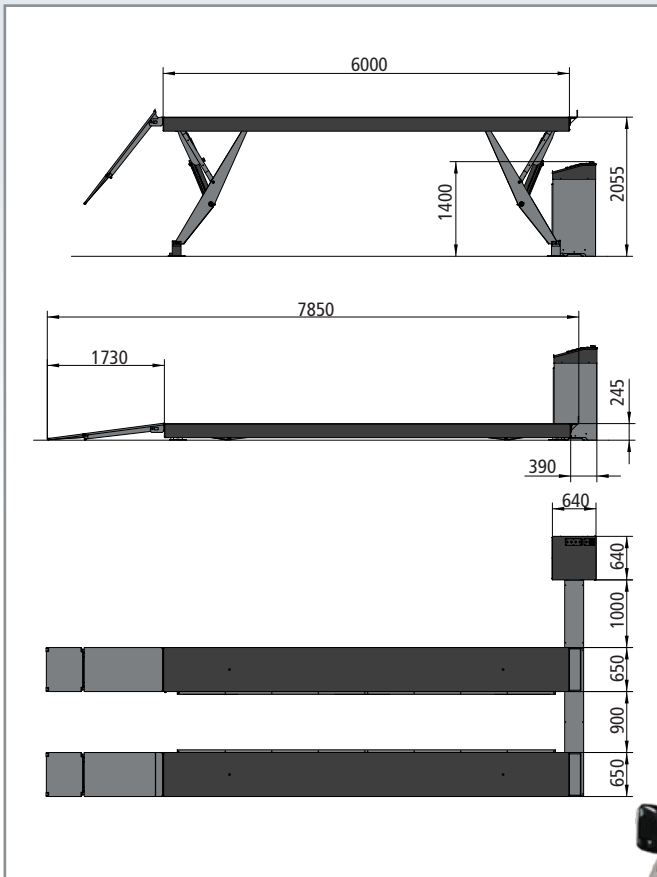

COMPANY WITH
QUALITY SYSTEM
CERTIFIED BY DNV GL
= ISO 9001 =

Vertical rise lift
Capacity 6,5 T
SF8065.1.60MB