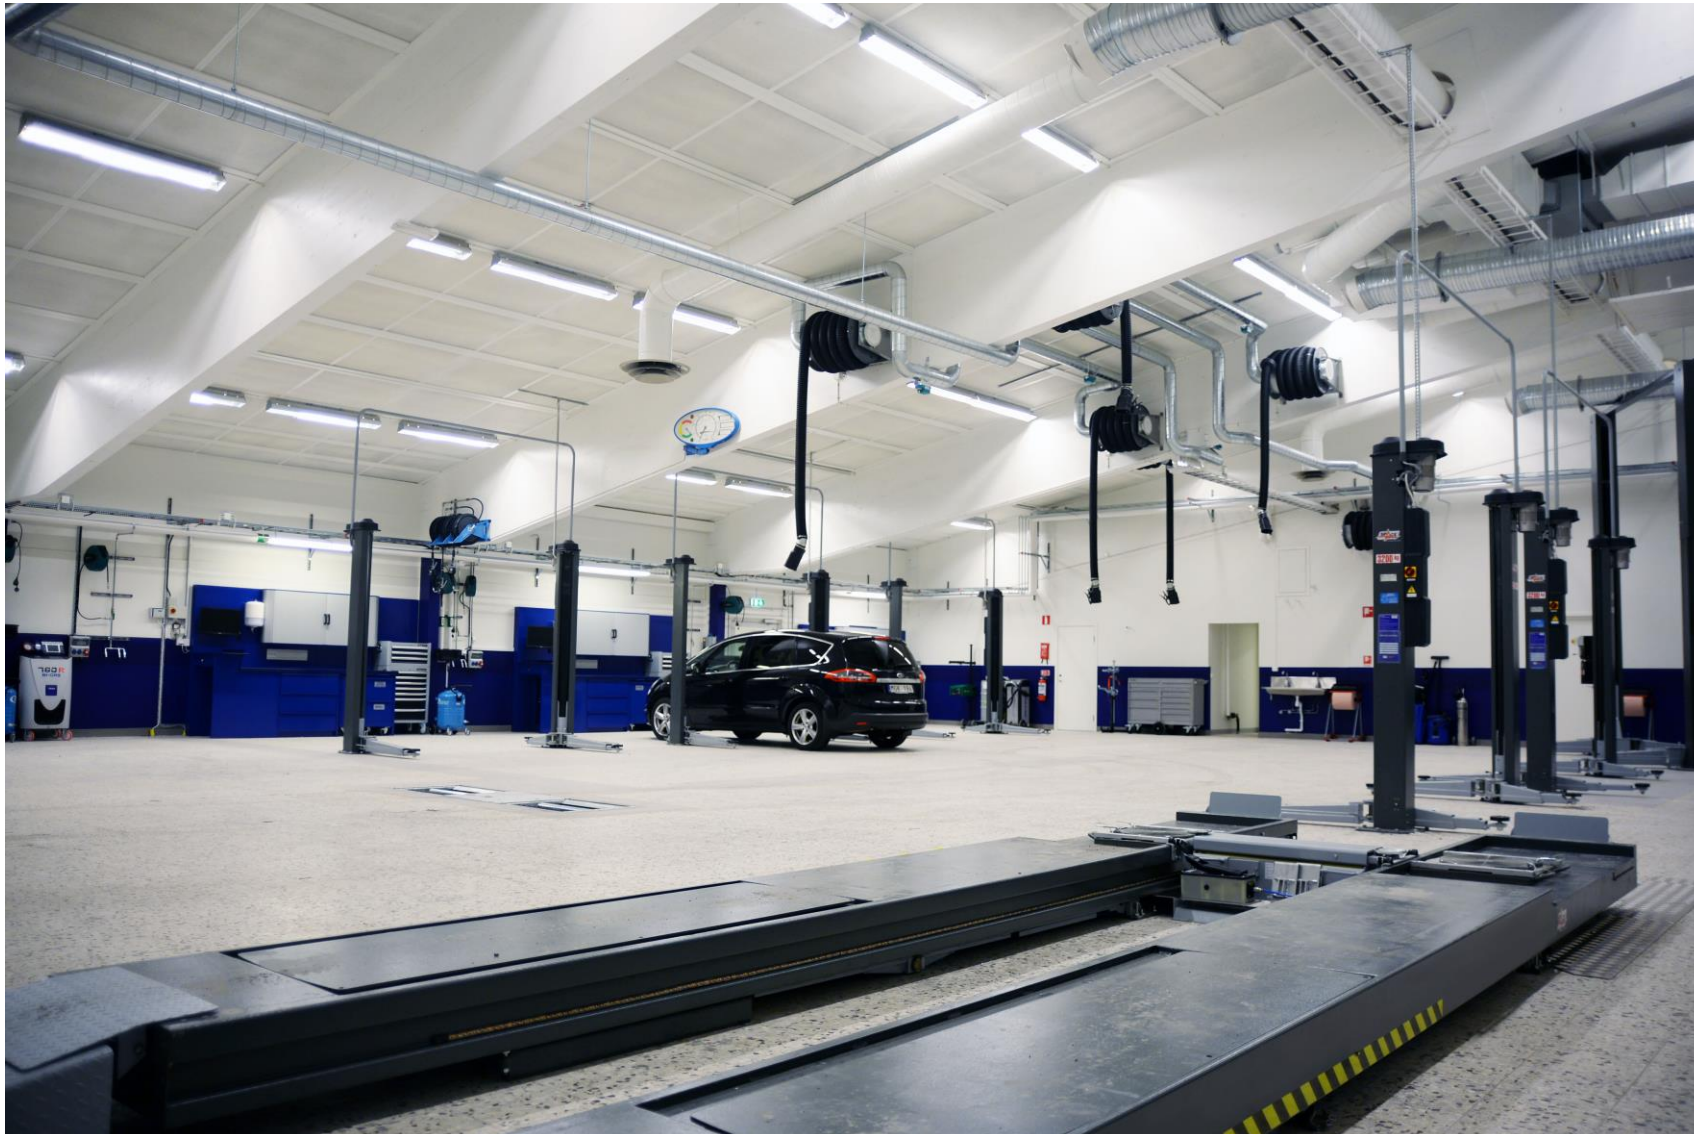

References

AUTOEXPERTEN
Charlottenberg, Sweden

AUTOEXPERTEN, Sweden

AUTOEXPERTEN
SDE5.337 two post lifts

AUTOEXPERTEN
SDE5.337 two post lifts

AUTOEXPERTEN
SF6402 alignment lift

AUTOEXPERTEN
SDH370.55 heavy duty 2 post lift