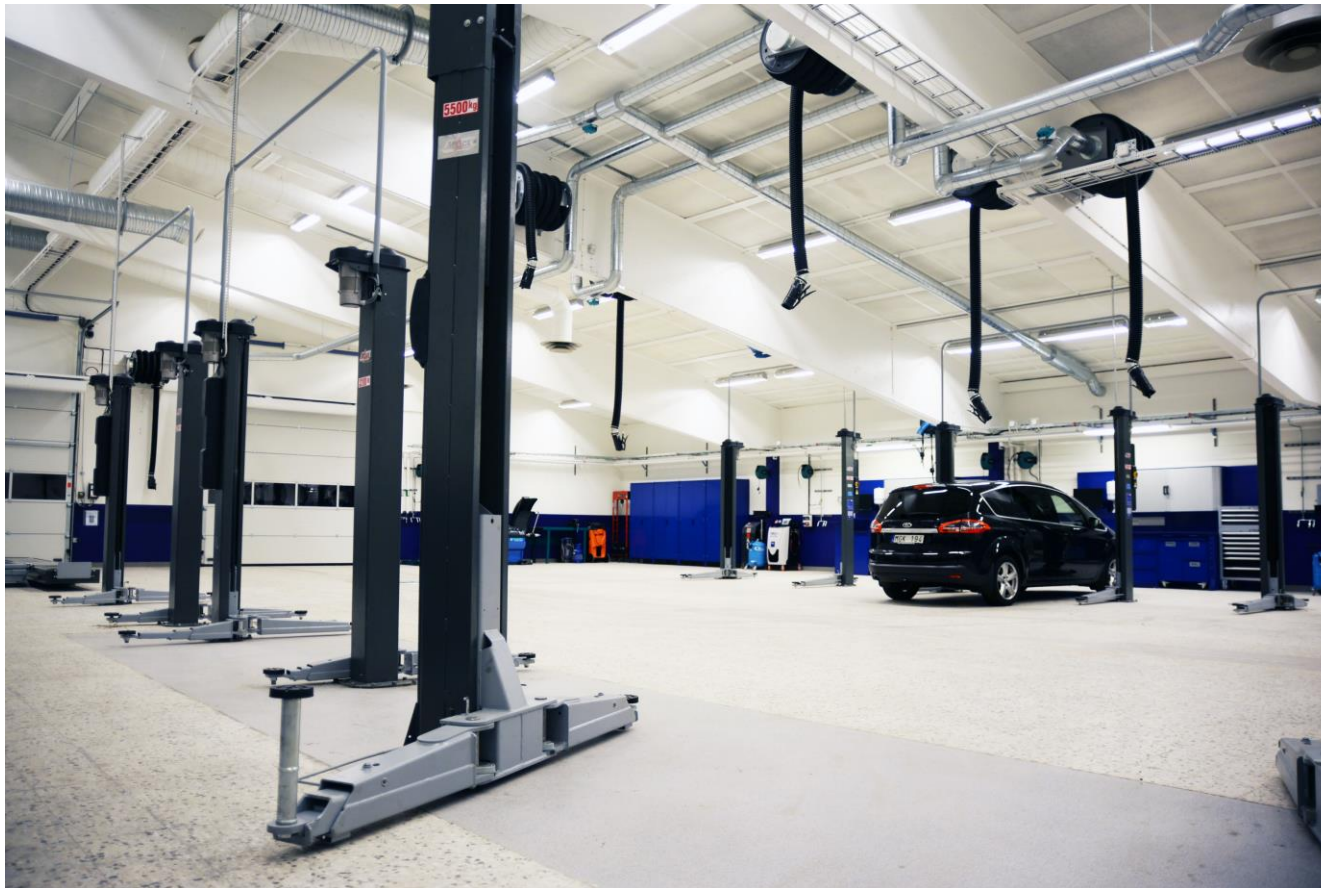

References

AUTOEXPERTEN
Charlottenberg, Sweden

AUTOEXPERTEN, Sweden

AUTOEXPERTEN
SDE5.337 two post lifts

AUTOEXPERTEN
SDE5.337 two post lifts

AUTOEXPERTEN
SF6402 alignment lift

AUTOEXPERTEN
SDH370.55 heavy duty 2 post lift