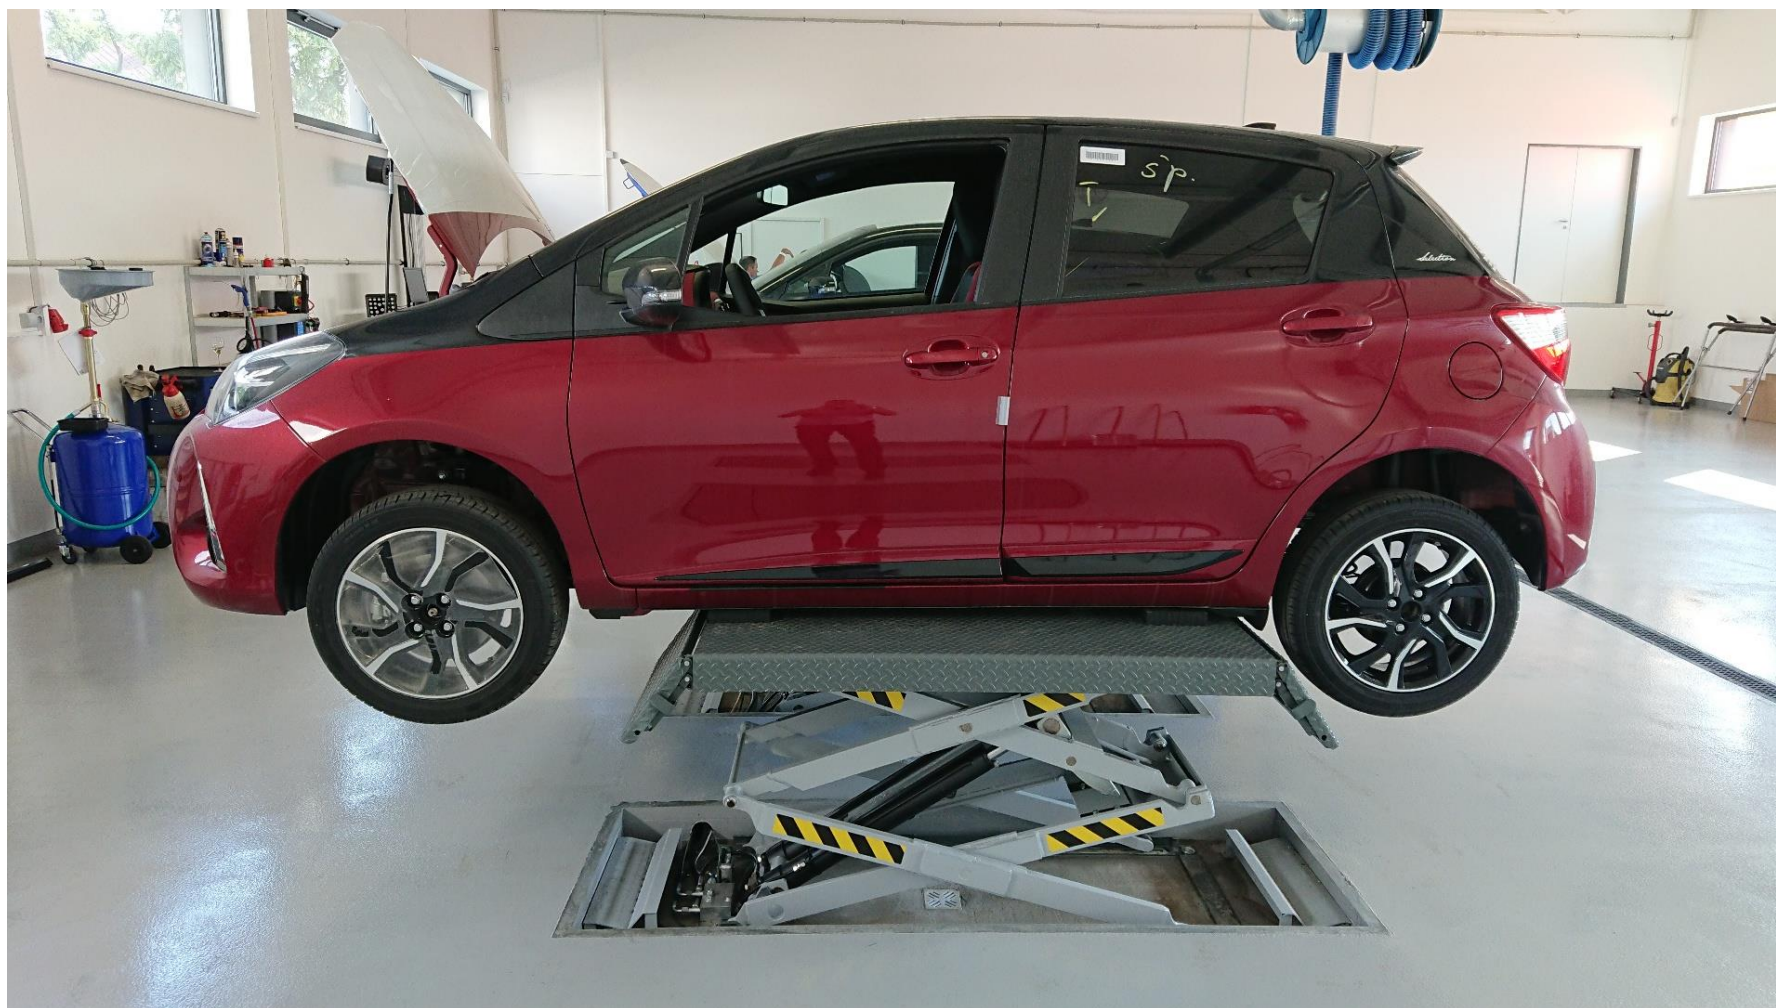

References

TOYOTA
Czech Republic

Toyota, Czech Republic
SFL5535I inground extra flat scissor lift

Toyota, Czech Republic
SFL5535IL inground extra flat scissor lift

Toyota, Czech Republic
Detail of SFL5535IL extendable lifting platform

Toyota, Czech Republic

Toyota, Czech Republic
SF6402ILT inground wheel alignment scissors lift

Grazie!