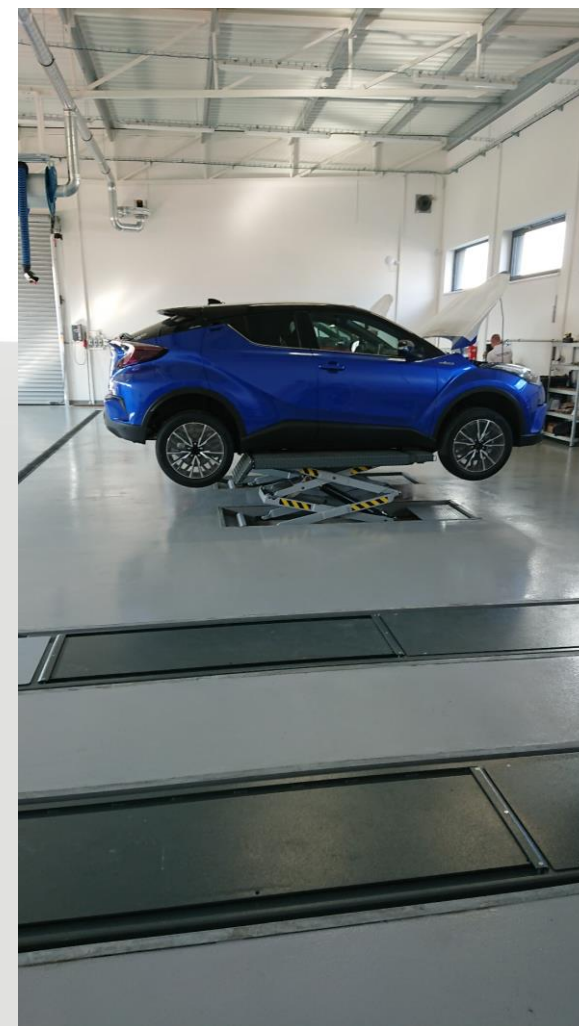

References

TOYOTA
Czech Republic

Toyota, Czech Republic
SFL5535I inground extra flat scissor lift

Toyota, Czech Republic
SFL5535IL inground extra flat scissor lift

Toyota, Czech Republic
Detail of SFL5535IL extendable lifting platform

Toyota, Czech Republic

Toyota, Czech Republic
SF6402ILT inground wheel alignment scissors lift

Grazie!