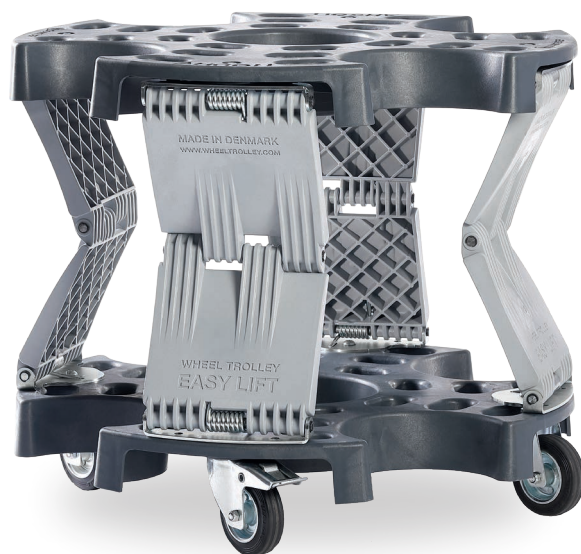

NEW! WHEEL TROLLEY EASY LIFT

AUTOMATIC ADJUSTMENT OF THE HEIGHT IN RELATION TO THE LOAD

THE MOST ERGONOMIC WHEEL TROLLEY TO WORK WITH!

Wheel Trolley Easy Lift is our brand new invention. It is the most ergonomic variant within our range of Wheel Trolleys.

It is an elevated Wheel Trolley, which, with the help of springs, raises and lowers in relation to load. A brilliant feature, when you wish to save yourself for heavy lifting and relieve knees and back.

The trolley is intended for 4 wheels and may be used for, amongst others, the mounting and dismounting of wheels, at tyre racks and as an ergonomically correct transfer to the tyre changing machine.

Wheel Trolley Easy Lift can - with just a small investment - improve the work environment considerably when handling tyres.

GOOD ERGONOMICS FOR A SMALL INVESTMENT

FEATURES

- Adjusts height in relation to the load
- Designed for 4 wheels and may be used for, amongst others, the mounting/dismounting of wheels
- Supplied with wheel brakes on 2 casters
- Improves ergonomics when handling tyres
- Stackable up to 4 pcs, hereby the 2 lower ones fold together