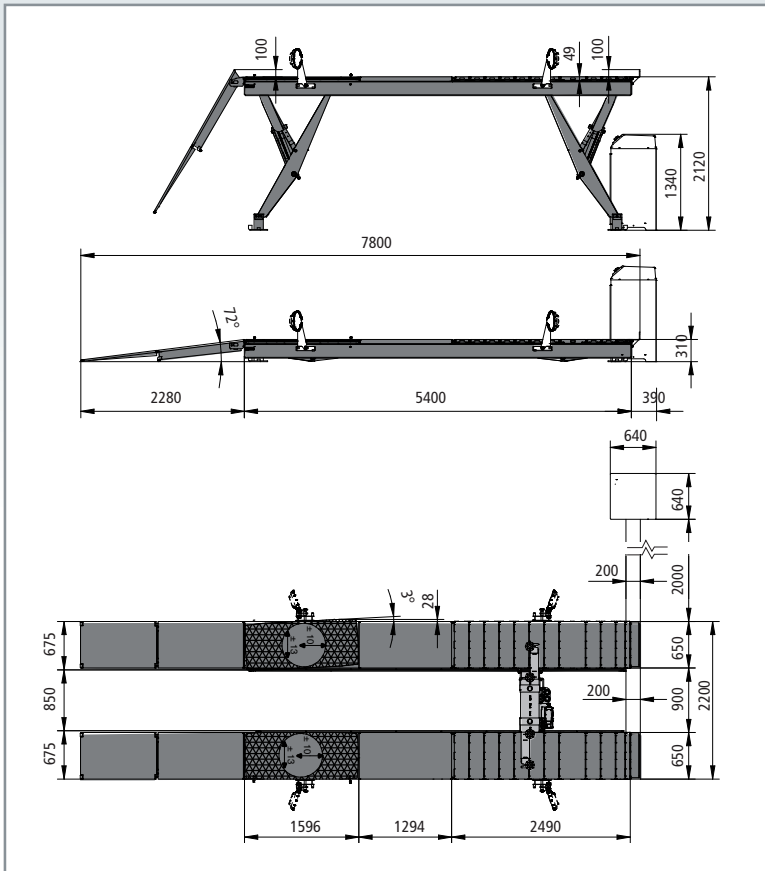

COMPANY WITH
QUALITY SYSTEM
CERTIFIED BY DNV GL
= ISO 9001 =

Alignment runways
Rear built-in sliding tables front
spacers for turn tables

The MKS kit allows to place the four
targets and check the perfect lift
planarity.
Targets, cameras and turn tables
are part of the wheel aligner and are
not included with the lift.

A MKS system to check lift
planarity

B J40PYMB - 4t jacking
beam with MB specific
adapters (spiral cable
included)

C Lighting kit - six led lights

D Long run up ramps