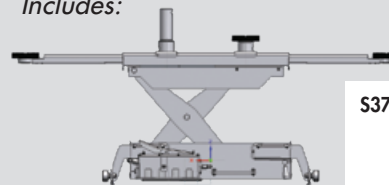

Mercedes-Benz
approved

Capacity 5,5 T

DESCRIPTION

SF8055.2.54MB

Electro-hydraulic scissors lift, capacity 5,5 T

Supplied with the lift:

- Alignment runways
- Rear built-in sliding tables front spacers for turn tables
- Long run-up ramps

J40PYMB - 4t Jacking Beam with MB specific adapters (spiral cable included)

MKS - system to check lift planarity.
The MKS kit allows to place the four targets and check the perfect lift planarity.
Targets, cameras and turn tables are part of the wheel aligner and not included with the lift.

Lighting Kit - six led lights

Energy Kit:

- 2 compressed air quick connections
- 1 electric plug Schuko 220V single phase

J40PYMB

Includes:

S370A25

S370A26

H=200 MM

H=140 MM

H=80 MM

SF8055.2.54MB

Electro-hydraulic
scissors lift

COMPANY WITH
QUALITY SYSTEM
CERTIFIED BY DNV GL
= ISO 9001 =

Alignment runways
Rear built-in sliding tables front
spacers for turn tables

The MKS kit allows to place the four
targets and check the perfect lift
planarity.
Targets, cameras and turn tables
are part of the wheel aligner and are
not included with the lift.